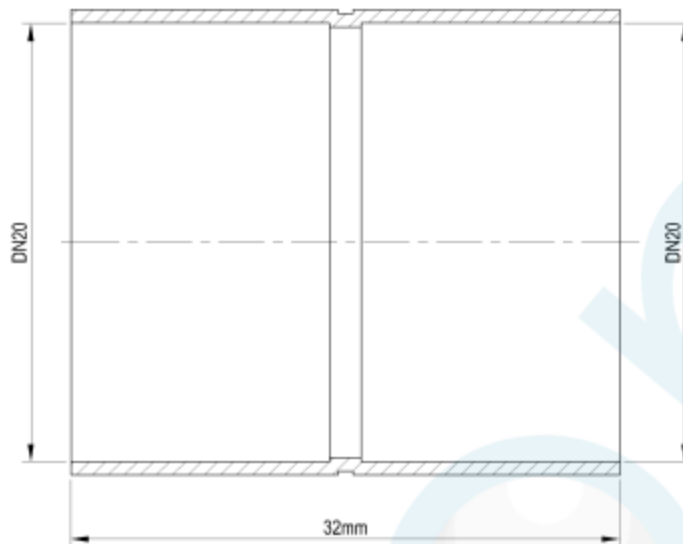

elson DN20-DN20 Coupling Capillary LE HP

Product Code :37535

Brand Name: elson

Product Specification

- Watermark Licence Number: WMK 26127
- In compliance with AS 3688
- Material: Copper, Complies with AS 1432
- Suitable for Potable Water – complies with AS/NZS 4020
- Maximum Working Pressure at 95°C : 1400Kpa
- Maximum Working Pressure at 20°C : 2000Kpa
- Copper tube compliant with AS 1432
- Silver Solder for "Brazing" compliant with AS 1167.1