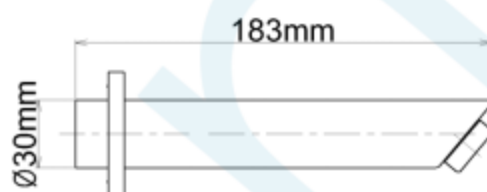

COEN BATH SPOUT 170mm CP

CODE: 49260

Brand Name: **elson**

Product Specification & Features

- Maximum Working Temperature: 80°C
- Maximum Working Pressure: 1300 KPa
- Threads: Complies with AS 1722.2
- Material: Brass
- Suitable for Potable Water, Complies with AS/NZS 4020