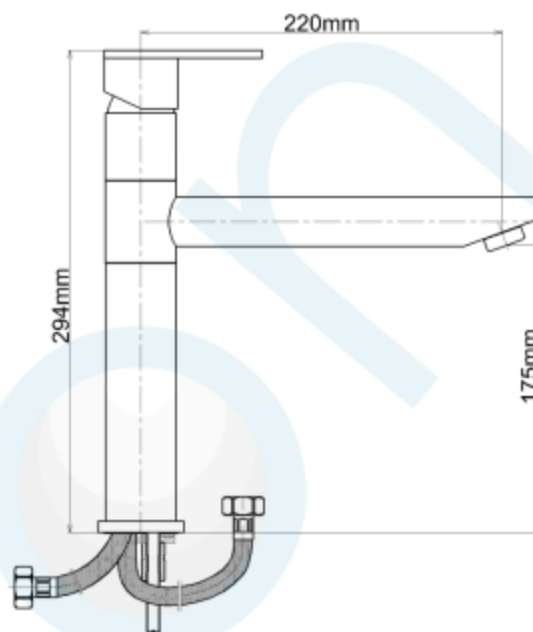

COEN STD STT SINK MIXER CHROME WELS 4 STAR

CODE: 49300

Brand Name: **elson**

Product Specification & Features

- Maximum Working Temperature: 80°C
- Maximum Working Pressure: 1300 KPa
- Threads: Complies with AS 1722.2
- Material: DR Brass, Complies with AS 2345
- Suitable for Potable Water, Complies with AS/NZS 4020
- WELS Reg. Number: TM33422, WELS Rating: 4 STAR 7.5 L/Min