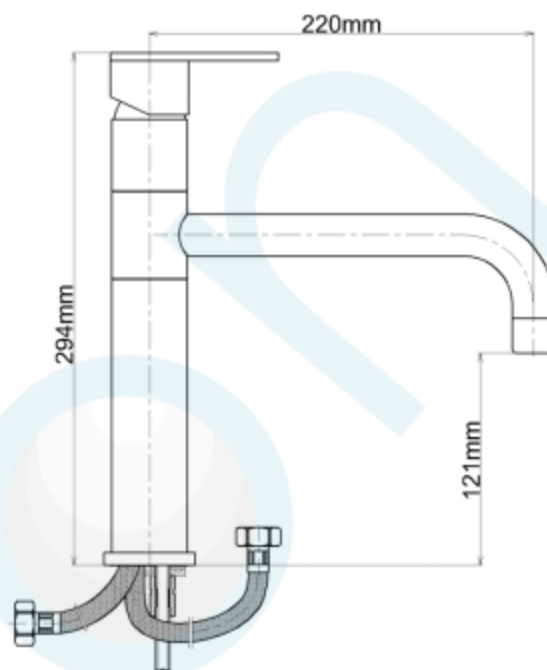

COEN STD RST SINK MIXER CHROME WELS 4 STAR

CODE: 49305

Brand Name: **elson**

Product Specification & Features

- Maximum Working Temperature: 80°C
- Maximum Working Pressure: 1300 KPa
- Threads: Complies with AS 1722.2
- Material: DR Brass, Complies with AS 2345
- Suitable for Potable Water, Complies with AS/NZS 4020
- WELS Reg. Number: TM33910, WELS Rating: 4 STAR 7.5 L/Min