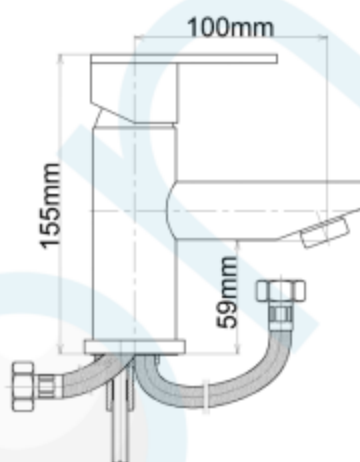

### Product Specification & Features

- Maximum Working Temperature: 80°C
- Maximum Working Pressure: 1300 KPa
- Threads: Complies with AS 1722.2
- Material: DR Brass, Complies with AS 2345
- Suitable for Potable Water, Complies with AS/NZS 4020
- WELS Reg. Number: TM33421, WELS Rating: 4 STAR 7.5 L/Min