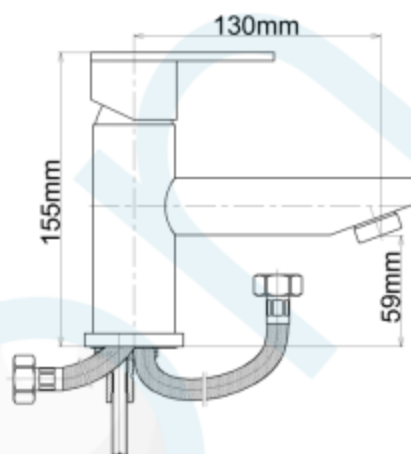

COEN STD XL BASIN MIXER CHROME WELS 4 STAR

CODE: 49325

Brand Name: elson

Product Specification & Features

- Maximum Working Temperature: 80°C
- Maximum Working Pressure: 1300 KPa
- Threads: Complies with AS 1722.2
- Material: DR Brass, Complies with AS 2345
- Suitable for Potable Water, Complies with AS/NZS 4020
- WELS Reg. Number: TM33423, WELS Rating: 4 STAR 7.5 L/Min