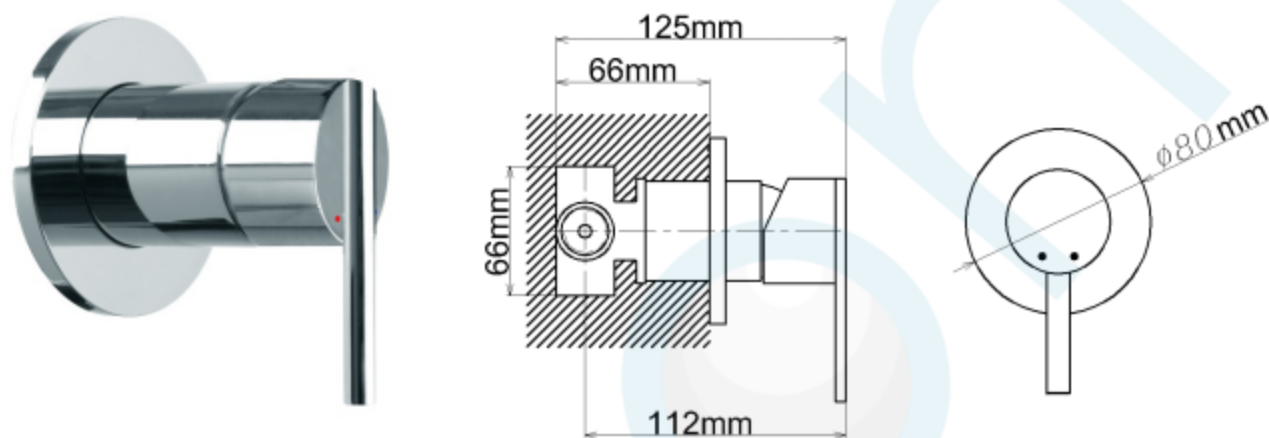

COEN STD SHOWER/BATH MIXER CHROME

CODE: 49340

Brand Name: **elson**

Product Specification & Features

- Maximum Working Temperature: 80°C
- Maximum Working Pressure: 1300 KPa
- Threads: Complies with AS 1722.2
- Material: DR Brass, Complies with AS 2345