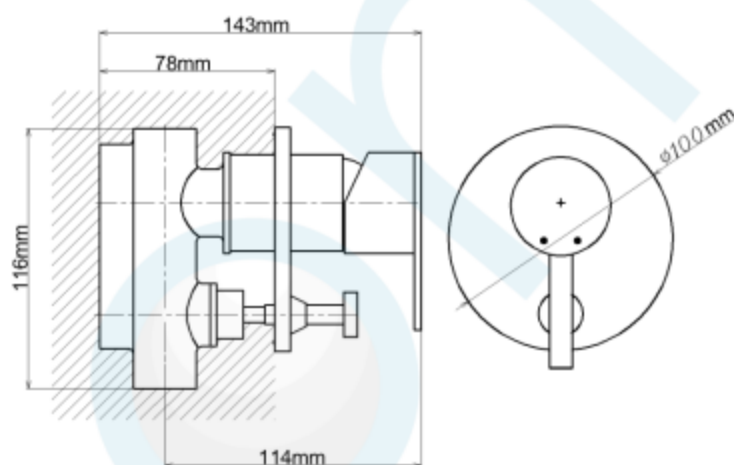

COEN STD SHOWER / BATH MIXER WITH DIVERTER CP

CODE: 49350

Brand Name: **elson**

Product Specification & Features

- Maximum Working Temperature: 80°C
- Maximum Working Pressure: 1300 KPa
- Threads: Complies with AS 1722.2
- Material: DR Brass, Complies with AS 2345