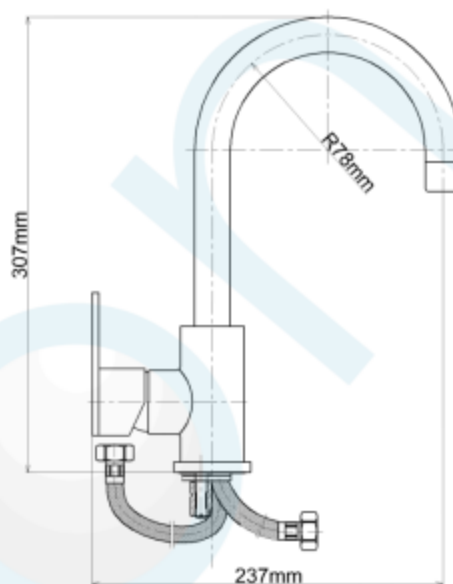

COEN STD RS SINK MIXER CHROME WELS 4 STAR

CODE: 49380

Brand Name: **elson**

Product Specification & Features

- Maximum Working Temperature: 80°C
- Maximum Working Pressure: 1300 KPa
- Threads: Complies with AS 1722.2
- Material: DR Brass, Complies with AS 2345
- Suitable for Potable Water, Complies with AS/NZS 4020
- WELS Reg. Number: TM33431, WELS Rating: 4 STAR 7.5 L/Min