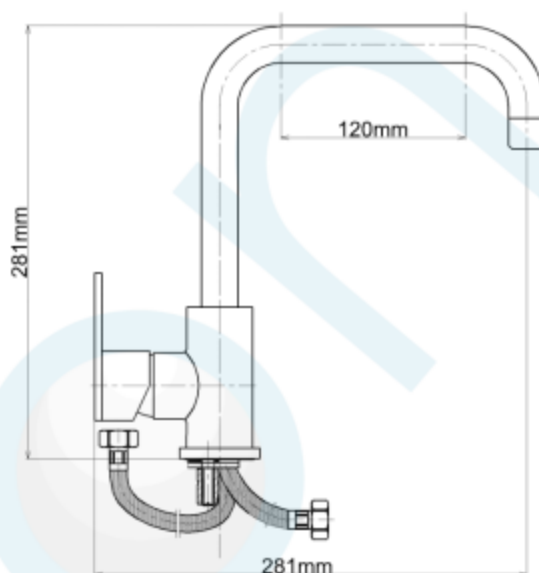

COEN STD SS SINK MIXER CHROME WELS 4 STAR

CODE: 49390

Brand Name: **elson**

Product Specification & Features

- Maximum Working Temperature: 80°C
- Maximum Working Pressure: 1300 KPa
- Threads: Complies with AS 1722.2
- Material: DR Brass, Complies with AS 2345
- Suitable for Potable Water, Complies with AS/NZS 4020
- WELS Reg. Number: TM33432, WELS Rating: 4 STAR 7.5 L/Min