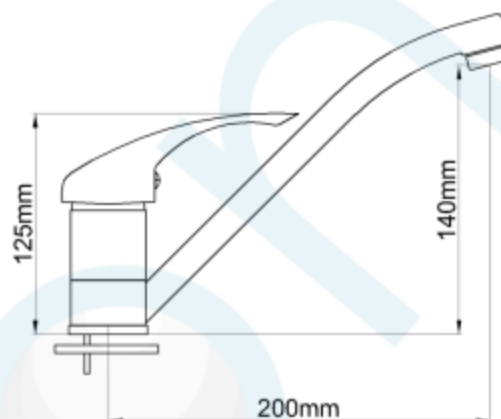

CONCO SINK MIXER CHROME WELS 4 STAR

CODE: 50200

Brand Name: **elson**

Product Specification & Features

- Maximum Working Temperature: 80°C
- Maximum Working Pressure: 1300 KPa
- Threads: Complies with AS 1722.2
- Material: DR Brass, Complies with AS 2345
- Suitable for Potable Water, Complies with AS/NZS 4020
- WELS Reg. Number: T33568, WELS Rating: 4 STAR 7.5 L/Min