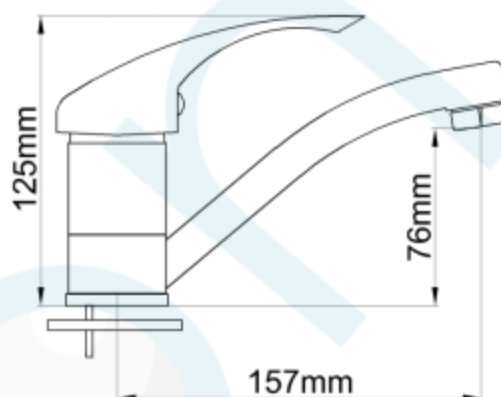

CONCO BASIN SWIVEL MIXER CHROME WELS 4 STAR

CODE: 50230

Brand Name: **elson**

Product Specification & Features

- Maximum Working Temperature: 80°C
- Maximum Working Pressure: 1300 KPa
- Threads: Complies with AS 1722.2
- Material: DR Brass, Complies with AS 2345
- Suitable for Potable Water, Complies with AS/NZS 4020
- WELS Reg. Number: TM33619, WELS Rating: 4 STAR 7.5 L/Min