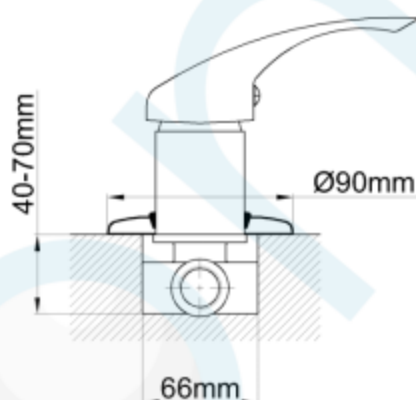

CONCO SHOWER/BATH MIXER CP

CODE: 50240

Brand Name: **elson**

Product Specification & Features

- Maximum Working Temperature: 80°C
- Maximum Working Pressure: 1300 KPa
- Threads: Complies with AS 1722.2
- Material: DR Brass, Complies with AS 2345
- Suitable for Potable Water, Complies with AS/NZS 4020