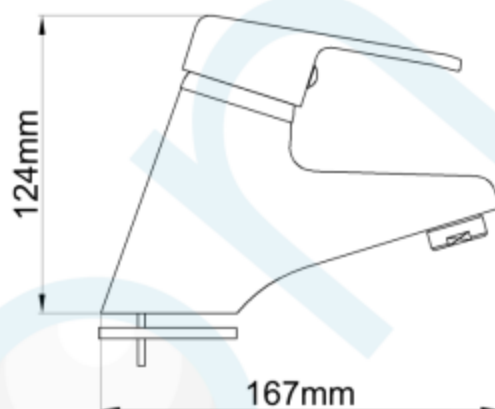

NEW OLLIE BASIN MIXER CP WELS 4 STAR

CODE: 50625

Brand Name: **elson**

Product Specification & Features

- Maximum Working Temperature: 80°C
- Maximum Working Pressure: 1300 KPa
- Threads: Complies with AS 1722.2
- Material: DR Brass, Complies with AS 2345
- Suitable for Potable Water, Complies with AS/NZS 4020
- WELS Reg. Number: TM33427, WELS Rating: 4 STAR 7.5 L/Min