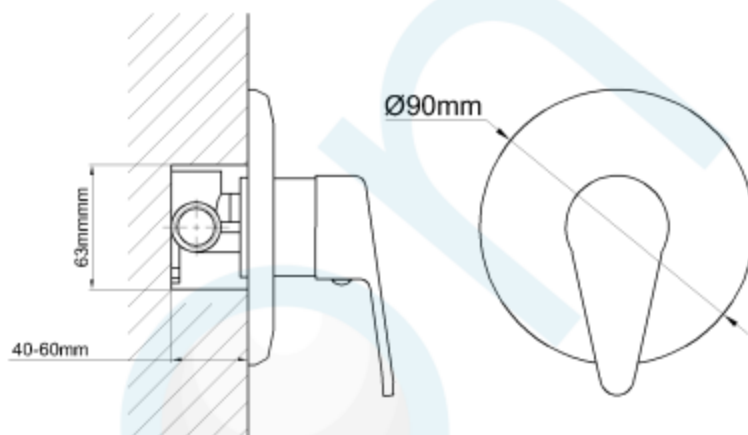

NEW OLLIE SHOWER/BATH MIXER CP

CODE: 50645

Brand Name: elson

Product Specification & Features

- Maximum Working Temperature: 80°C
- Maximum Working Pressure: 1300 KPa
- Threads: Complies with AS 1722.2
- Material: DR Brass, Complies with AS 2345
- Suitable for Potable Water, Complies with AS/NZS 4020