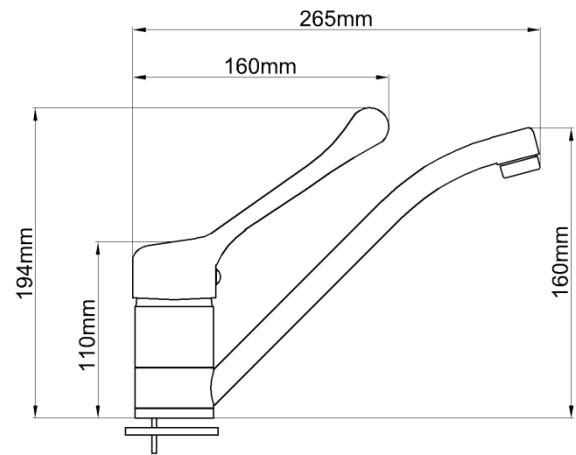

PRODUCT DATA SHEET

OLLIE SINK MIXER CHROME WELS 4 STAR D/ABL HDL

PRODUCT CODE: 50670

Features & Approval

- Maximum Working Temperature: 80°C
- Maximum Working Pressure: 1300 KPa
- Threads: Complies with AS 1722.2
- Material: DR Brass, Complies with AS 2345
- Suitable for Potable Water, Complies with AS/NZS 4020
- WELS Reg. Number: TM33621, WELS Rating: 4 STAR 7.5 L/Min