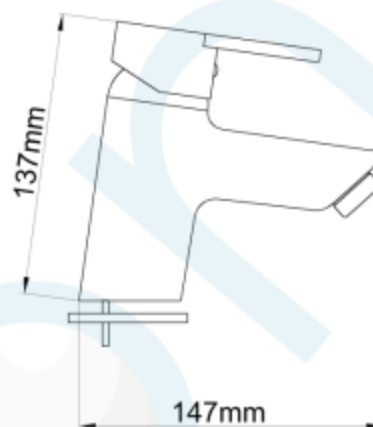

Grova UPRIGHT BASIN MIXER CP WELS 4 STAR

CODE: 50725

Brand Name: **elson**

Product Specification & Features

- Maximum Working Temperature: 80°C
- Maximum Working Pressure: 1300 KPa
- Threads: Complies with AS 1722.2
- Material: DR Brass, Complies with AS 2345
- Suitable for Potable Water, Complies with AS/NZS 4020
- WELS Reg. Number: TM33424, WELS Rating: 4 STAR 7.5 L/Min