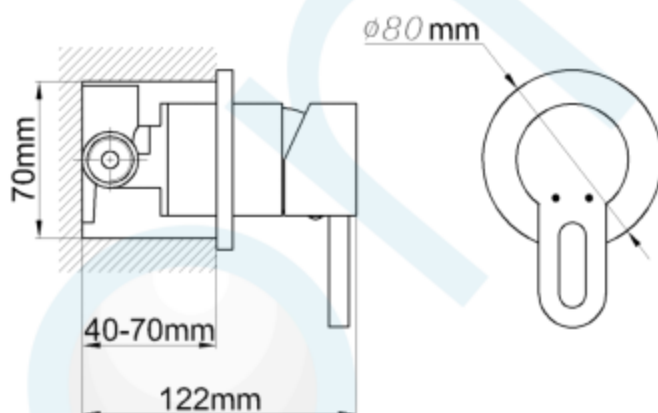

**Grova SHOWER/BATH MIXER CHROME**

CODE: 50740

Brand Name: **elson**

**Product Specification & Features**

- Maximum Working Temperature: 80°C
- Maximum Working Pressure: 1300 KPa
- Threads: Complies with AS 1722.2
- Material: DR Brass, Complies with AS 2345
- Suitable for Potable Water, Complies with AS/NZS 4020