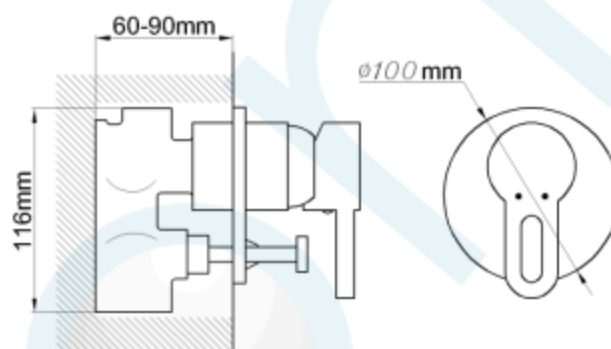

**Grova SHOWER/BATH MIXER WITH DIVERTER CHROME**

CODE: 50750

Brand Name: **elson**

**Product Specification & Features**

- Maximum Working Temperature: 80°C
- Maximum Working Pressure: 1300 KPa
- Threads: Complies with AS 1722.2
- Material: DR Brass, Complies with AS 2345
- Suitable for Potable Water, Complies with AS/NZS 4020