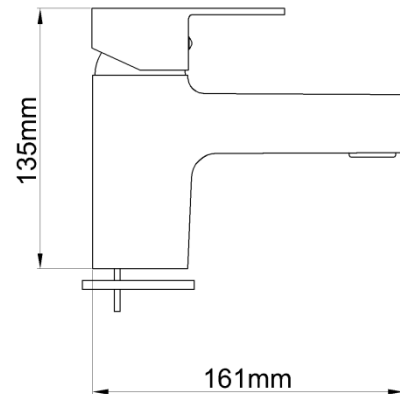

### BRAVO BASIN MIXER CHROME WELS 4 STAR

PRODUCT CODE: 50772

#### Features & Approval

- Maximum Working Temperature: 80°C
- Maximum Working Pressure: 1300 KPa
- Threads: Complies with AS 1722.2
- Material: DR Brass, Complies with AS 2345
- Suitable for Potable Water, Complies with AS/NZS 4020
- WELS Reg. Number: TM33424, WELS Rating: 4 STAR 7.5 L/Min