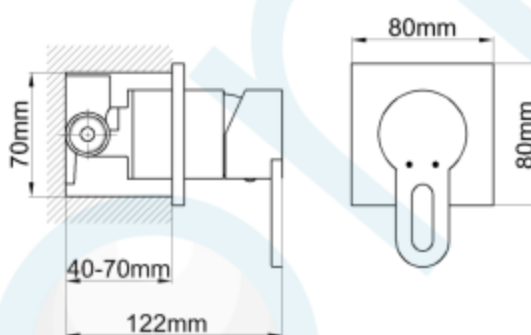

BRAVO SHOWER/BATH MIXER CHROME

CODE: 50784

Brand Name: **elson**

Product Specification & Features

- Maximum Working Temperature: 80°C
- Maximum Working Pressure: 1300 KPa
- Threads: Complies with AS 1722.2
- Material: DR Brass, Complies with AS 2345
- Suitable for Potable Water, Complies with AS/NZS 4020