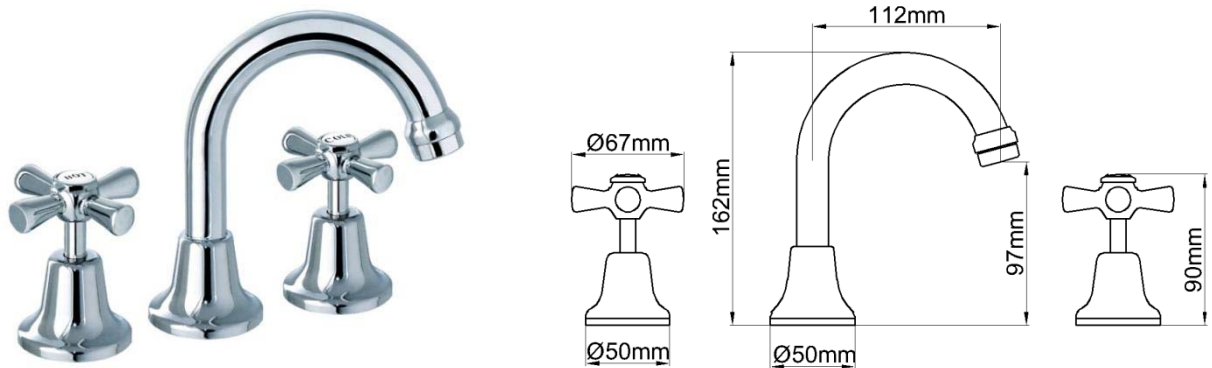

PRODUCT DATA SHEET

IONA BASIN SET

CODE	DESCRIPTION	COLOUR	TRIM	WELS Reg. Number
51150	IONA BASIN SET C/P & G/P TRIM WELS 4 STAR	CHROME	GOLD	TM33729
51160	IONA BASIN SET C/P WELS 4 STAR	CHROME		T33566

Features & Approval

- Maximum Working Temperature: 80°C
- Maximum Working Pressure: 1300 KPa
- Threads: Complies with AS 1722.2
- Material: DR Brass, Complies with AS 2345
- Suitable for Potable Water, Complies with AS/NZS 4020
- WELS Rating: 4 STAR 7.5 L/Min
- Double O-ring Seal