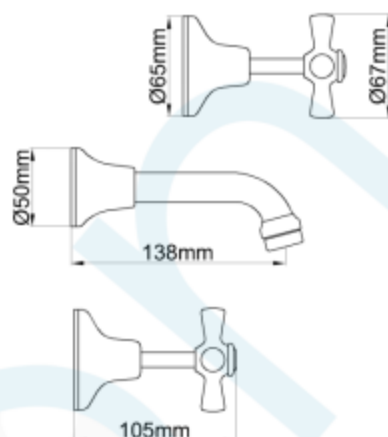

IONA BATH SET

Brand Name: **elson**

CODE	DESCRIPTION	COLOUR	TRIM
51310	IONA BATH SET WHT & C/P TRIM	WHITE	CHROME
51320	IONA BATH SET WHT & G/P TRIM	WHITE	GOLD
51330	IONA BATH SET A/I & C/P TRIM	A/IVORY	CHROME
51340	IONA BATH SET A/I & G/P TRIM	A/IVORY	GOLD
51350	IONA BATH SET C/P & G/P TRIM	CHROME	GOLD
51360	IONA BATH SET C/P	CHROME	

Product Specification & Features

- Maximum Working Temperature: 80 °C
- Maximum Working Pressure: 1300 KPa
- Threads: Complies with AS 1722.2
- Material: DR Brass, Complies with AS 2345
- Suitable for Potable Water, Complies with AS/NZS 4020
- Double O-ring Seal