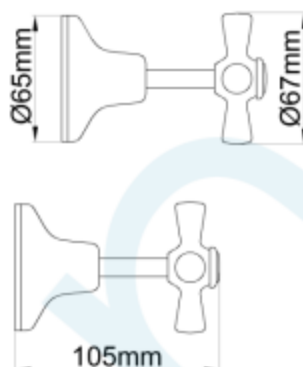

IONA WALL STOP

Brand Name: **elson**

CODE	DESCRIPTION	COLOUR	TRIM
51410	IONA WALL STOPS (PR) WHT & C/P TRIM	WHITE	CHROME
51420	IONA WALL STOPS (PR) WHT & G/P TRIM	WHITE	GOLD
51430	IONA WALL STOPS (PR) AI & C/P TRIM	A/IVORY	CHROME
51440	IONA WALL STOPS (PR) AI & G/P TRIM	A/IVORY	GOLD
51450	IONA WALL STOPS (PR) C/P & G/P TRIM	CHROME	GOLD
51460	IONA WALL STOPS (PAIR) C/P	CHROME	

Product Specification & Features

- Maximum Working Temperature: 80°C
- Maximum Working Pressure: 1300 KPa
- Threads: Complies with AS 1722.2
- Material: DR Brass, Complies with AS 2345
- Suitable for Potable Water, Complies with AS/NZS 4020
- Double O-ring Seal