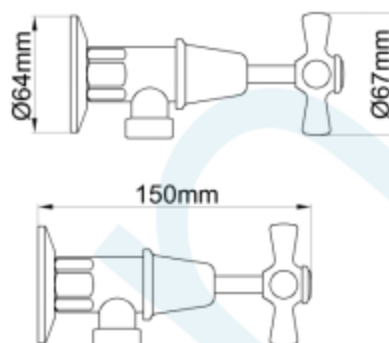

IONA W/MACHINE TAP

Brand Name: **elson**

CODE	DESCRIPTION	COLOUR	TRIM
51510	IONA WMACHINE TAPS(PR)WHT&C/P TRIM	WHITE	CHROME
51520	IONA WMACHINE TAPS(PR)WHT&G/P TRIM	WHITE	GOLD
51530	IONA WMACHINE TAPS(PR)A/I&C/P TRIM	A/IVORY	CHROME
51540	IONA WMACHINE TAPS(PR)A/I&G/P TRIM	A/IVORY	GOLD
51550	IONA WMACHINE TAPS(PR)C/P&G/P TRIM	CHROME	GOLD
51560	IONA WMACHINE TAPS(PR)C/P	CHROME	

Product Specification & Features

- Maximum Working Temperature: 80 °C
- Maximum Working Pressure: 1300 KPa
- Threads: Complies with AS 1722.2
- Material: DR Brass, Complies with AS 2345
- Suitable for Potable Water, Complies with AS/NZS 4020
- Double O-ring Seal