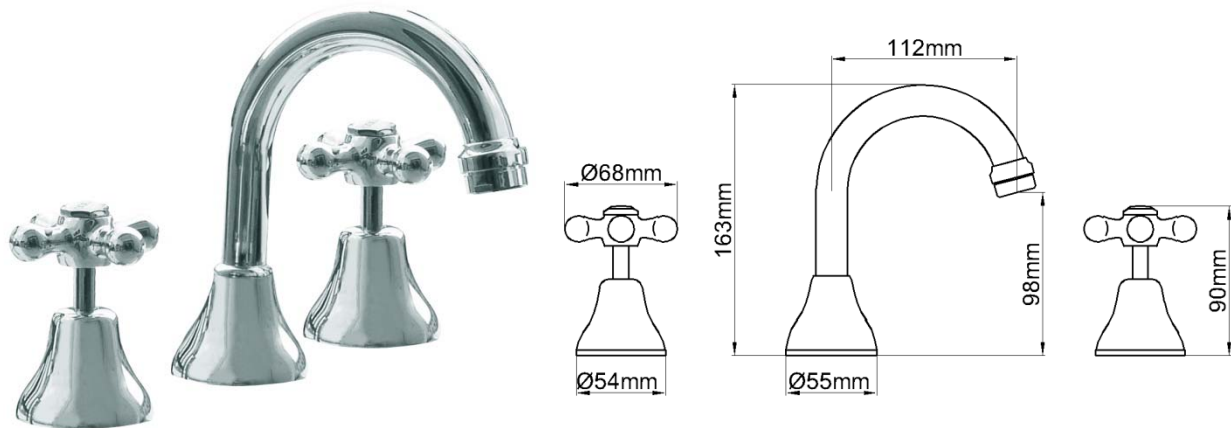

PRODUCT DATA SHEET

ESPERANCE BASIN SET

CODE	DESCRIPTION	COLOUR	TRIM	WELS Reg. Number
53150	ESPERANCE BASIN SET C/P & G/P TRIM WELS 4 STAR	CHROME	GOLD	T33566
53160	ESPERANCE BASIN SET C/P WELS 4 STAR	CHROME		TM33729

Features & Approval

- Maximum Working Temperature: 80°C
- Maximum Working Pressure: 1300 KPa
- Threads: Complies with AS 1722.2
- Material: DR Brass, Complies with AS 2345
- Suitable for Potable Water, Complies with AS/NZS 4020
- WELS Rating: 4 STAR 7.5 L/Min
- Double O-ring Seal