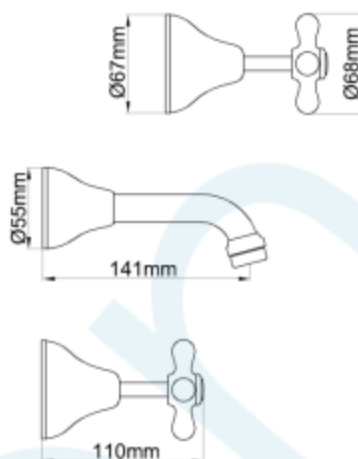

ESPERANCE BATH SET

Brand Name: **elson**

CODE	DESCRIPTION	COLOUR	TRIM
53310	ESPERANCE BATH SET WHT & C/P TRIM	WHITE	CHROME
53320	ESPERANCE BATH SET WHT & G/P TRIM	WHITE	GOLD
53330	ESPERANCE BATH SET A/I & C/P TRIM	A/IVORY	CHROME
53340	ESPERANCE BATH SET A/I & G/P TRIM	A/IVORY	GOLD
53350	ESPERANCE BATH SET C/P & G/P TRIM	CHROME	GOLD
53360	ESPERANCE BATH SET C/P	CHROME	

Product Specification & Features

- Maximum Working Temperature: 80°C
- Maximum Working Pressure: 1300 KPa
- Threads: Complies with AS 1722.2
- Material: DR Brass, Complies with AS 2345
- Suitable for Potable Water, Complies with AS/NZS 4020
- Double O-ring Seal