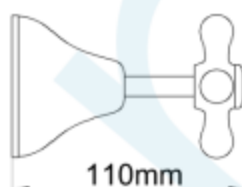

## ESPERANCE WALL STOP

Brand Name: **elson**

CODE	DESCRIPTION	COLOUR	TRIM
53410	ESPERANCE WALL STOPS (PR) WHT & C/P TRIM	WHITE	CHROME
53420	ESPERANCE WALL STOPS (PR) WHT & G/P TRIM	WHITE	GOLD
53430	ESPERANCE WALL STOPS (PR) AI & C/P TRIM	A/IVORY	CHROME
53440	ESPERANCE WALL STOPS (PR) AI & G/P TRIM	A/IVORY	GOLD
53450	ESPERANCE WALL STOPS (PR) C/P & G/P TRIM	CHROME	GOLD
53460	ESPERANCE WALL STOPS (PAIR) C/P	CHROME	

### Product Specification & Features

- Maximum Working Temperature: 80°C
- Maximum Working Pressure: 1300 KPa
- Threads: Complies with AS 1722.2
- Material: DR Brass, Complies with AS 2345
- Suitable for Potable Water, Complies with AS/NZS 4020
- Double O-ring Seal