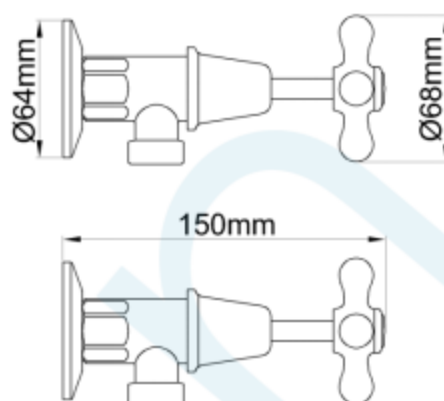

ESPERANCE W/MACHINE TAP

Brand Name: **elson**

CODE	DESCRIPTION	COLOUR	TRIM
53510	ESPERANCE W/MACHINE TAPS(PR)WHT&C/P TRIM	WHITE	CHROME
53520	ESPERANCE W/MACHINE TAPS(PR)WHT&G/P TRIM	WHITE	GOLD
53530	ESPERANCE W/MACHINE TAPS(PR)A/I&C/P TRIM	A/IVORY	CHROME
53540	ESPERANCE W/MACHINE TAPS(PR)A/I&G/P TRIM	A/IVORY	GOLD
53550	ESPERANCE W/MACHINE TAPS(PR)C/P&G/P TRIM	CHROME	GOLD
53560	ESPERANCE W/MACHINE TAPS(PR)C/P	CHROME	

Product Specification & Features

- Maximum Working Temperature: 80°C
- Maximum Working Pressure: 1300 KPa
- Threads: Complies with AS 1722.2
- Material: DR Brass, Complies with AS 2345
- Suitable for Potable Water, Complies with AS/NZS 4020
- Double O-ring Seal