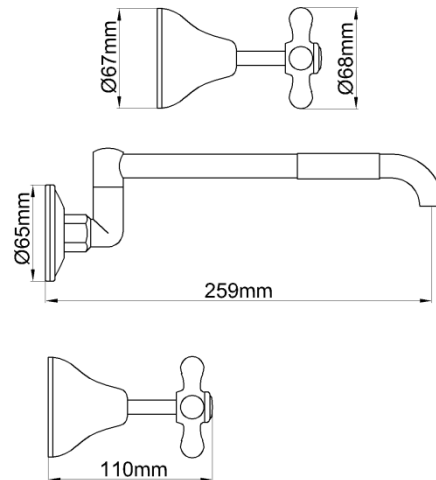

PRODUCT DATA SHEET

ESPERANCE LAUNDRY SET

CODE	DESCRIPTION	COLOUR	TRIM	WELS Reg. Number
53555	ESPERANCE LAUNDRY SET CP&GP TRIM WELS 3 STAR	CHROME	GOLD	TM33715
53565	ESPERANCE LAUNDRY SET CP WELS 3 STAR	CHROME		TM33715

Features & Approval

- Maximum Working Temperature: 80°C
- Maximum Working Pressure: 1300 KPa
- Threads: Complies with AS 1722.2
- Material: DR Brass, Complies with AS 2345
- Suitable for Potable Water, Complies with AS/NZS 4020
- WELS Rating: 3 STAR 9 L/Min
- Double O-ring Seal