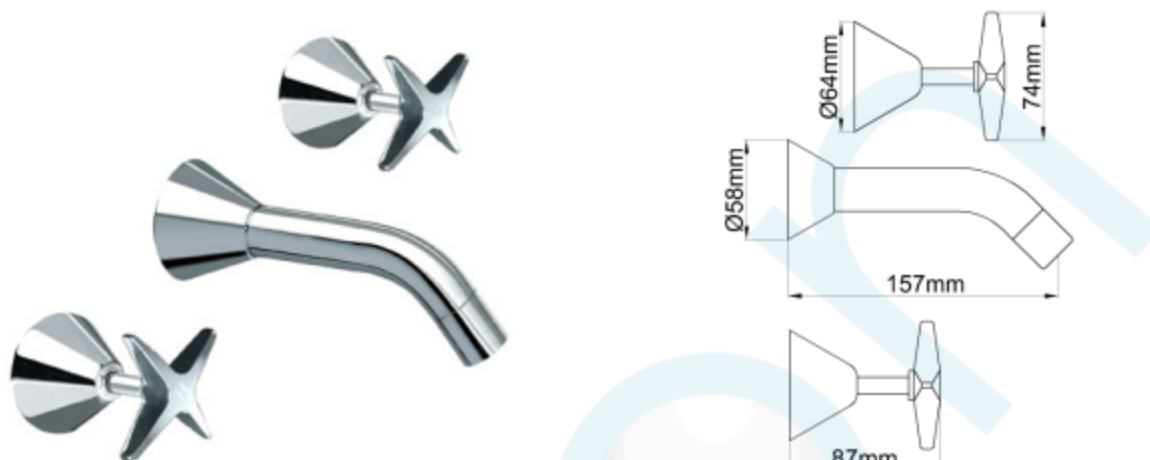

HENTY BATH SET C/P

CODE : 54360

Brand Name: **elson**

### Product Specification & Features

- Maximum Working Temperature: 80°C
- Maximum Working Pressure: 1300 KPa
- Threads: Complies with AS 1722.2
- Material: DR Brass, Complies with AS 2345
- Suitable for Potable Water, Complies with AS/NZS 4020
- Double O-ring Seal