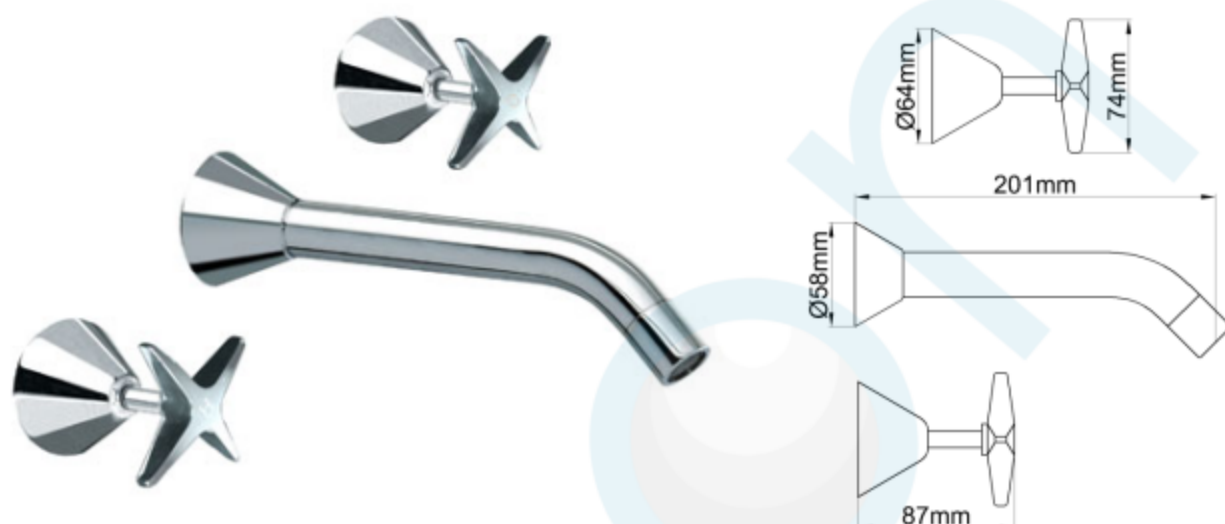

HENTY WALL SPA SET CHROME

CODE : 54668

Brand Name: **elson**

Product Specification & Features

- Maximum Working Temperature: 80 °C
- Maximum Working Pressure: 1300 KPa
- Threads: Complies with AS 1722.2
- Material: DR Brass, Complies with AS 2345
- Suitable for Potable Water, Complies with AS/NZS 4020
- Double O-ring Seal