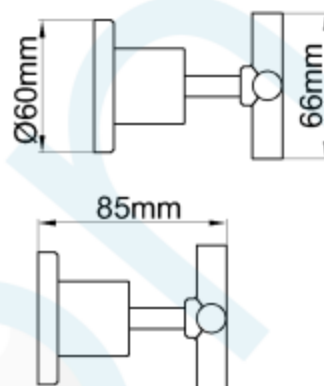

REGATTA WALL STOPS (PAIR) C/P

CODE: 55460

Brand Name: **elson**

Product Specification & Features

- Maximum Working Temperature: 80 °C
- Maximum Working Pressure: 1300 KPa
- Threads: Complies with AS 1722.2
- Material: DR Brass, Complies with AS 2345
- Suitable for Potable Water, Complies with AS/NZS 4020
- Double O-ring Seal