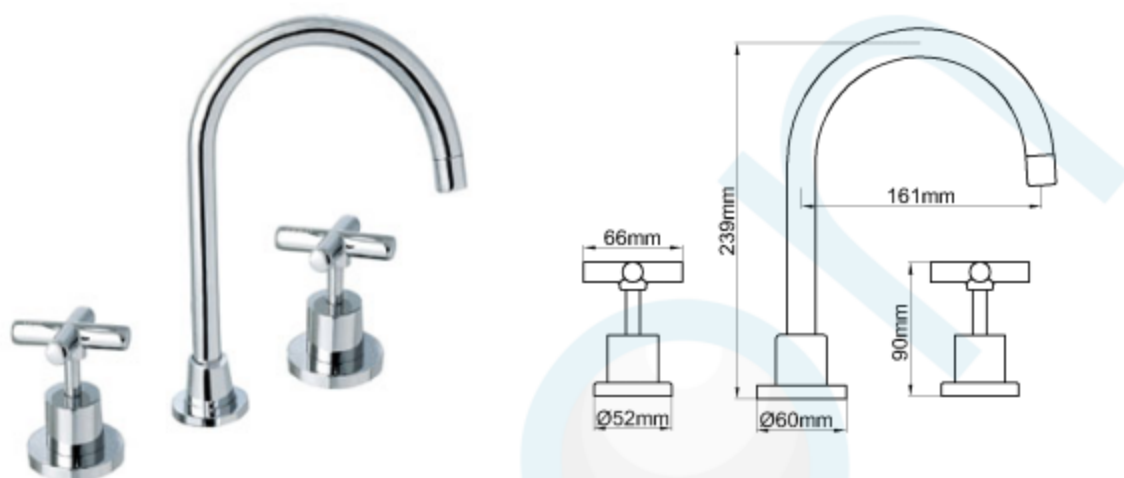

REGATTA VANITY SPA/SINK SET C/P WELS 4 STAR

CODE: 55660

Brand Name: **elson**

Product Specification & Features

- Maximum Working Temperature: 80 °C
- Maximum Working Pressure: 1300 KPa
- Threads: Complies with AS 1722.2
- Material: DR Brass, Complies with AS 2345
- Suitable for Potable Water, Complies with AS/NZS 4020
- WELS Reg. Number: TM33694, WELS Rating: 4 STAR 7.5 L/Min
- Double O-ring Seal