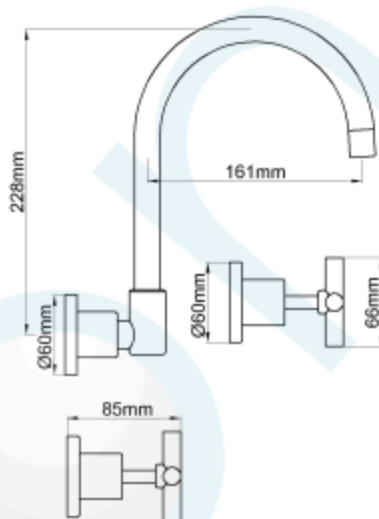

REGATTA WALL SINK SET C/P WELS 4 STAR

CODE: 55665

Brand Name: **elson**

Product Specification & Features

- Maximum Working Temperature: 80 °C
- Maximum Working Pressure: 1300 KPa
- Threads: Complies with AS 1722.2
- Material: DR Brass, Complies with AS 2345
- Suitable for Potable Water, Complies with AS/NZS 4020
- WELS Reg. Number: TM33695, WELS Rating: 4 STAR 7.5 L/Min
- Double O-ring Seal