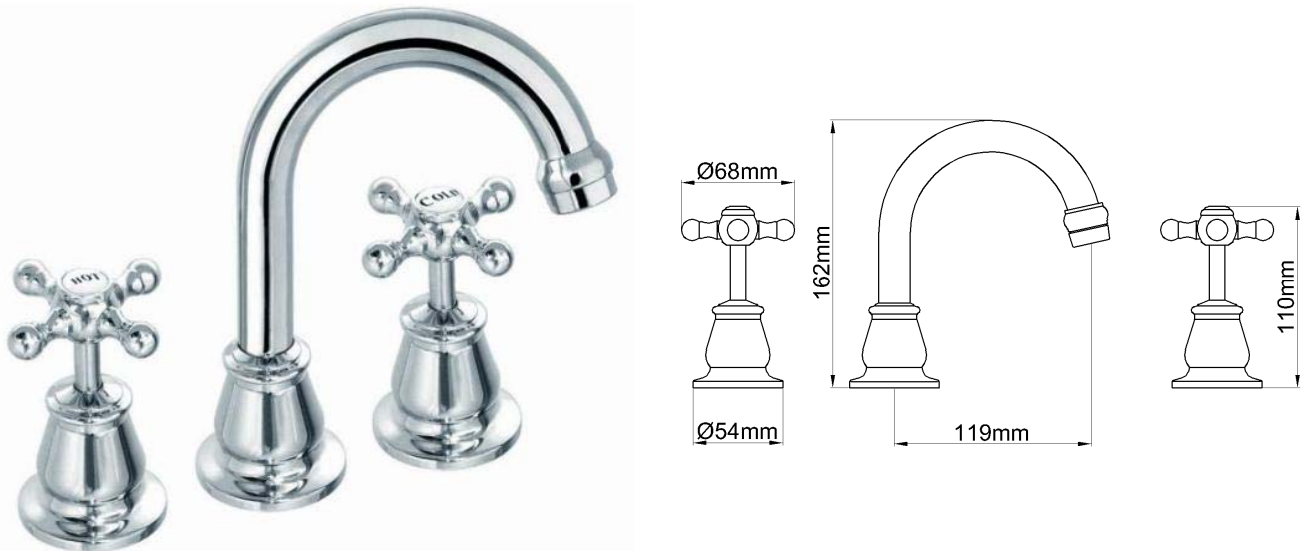

### KINGSMAN BASIN SET

CODE	DESCRIPTION	COLOUR	TRIM	WELS Reg. Number
56015	KINGSMAN BASIN SET CHROME & GOLD WELS 4 STAR	CHROME	GOLD	TM33739
56016	KINGSMAN BASIN SET CHROME WELS 4 STAR	CHROME		TM33739

### Features & Approval

- Maximum Working Temperature: 80°C
- Maximum Working Pressure: 1300 KPa
- Threads: Complies with AS 1722.2
- Material: DR Brass, Complies with AS 2345
- Suitable for Potable Water, Complies with AS/NZS 4020
- WELS Rating: 4 STAR 7.5 L/Min
- Double O-ring Seal