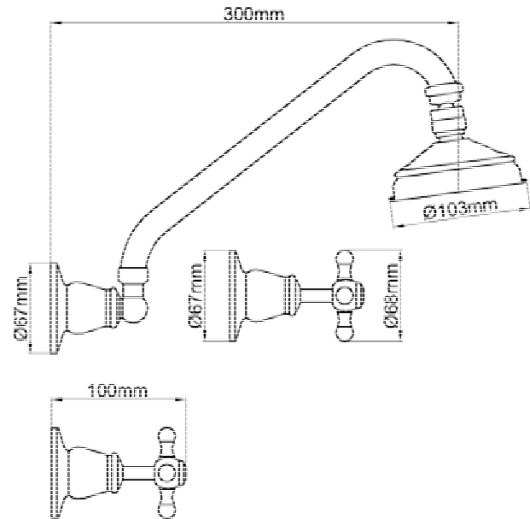

PRODUCT DATA SHEET

KINGSMAN SHOWER SET

CODE	DESCRIPTION	COLOUR	TRIM	WELS Reg. Number
56025	KINGSMAN SHOWER SET CHROME & GOLD WELS 3 STAR	CHROME	GOLD	SM13538
56026	KINGSMAN SHOWER SET CHROME WELS 3 STAR	CHROME		SM13538

Features & Approval

- Maximum Working Temperature: 80°C
- Maximum Working Pressure: 1300 KPa
- Threads: Complies with AS 1722.2
- Material: DR Brass, Complies with AS 2345
- Suitable for Potable Water, Complies with AS/NZS 4020
- WELS Rating: 3 STAR 9 L/Min
- Double O-ring Seal