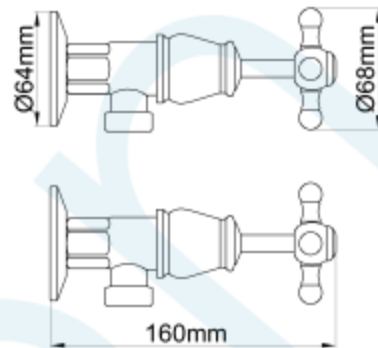

KINGSMAN W/M TAP

Brand Name: **elson**

CODE	DESCRIPTION	COLOUR	TRIM
56051	KINGSMAN W/M TAPS (PR) CHROME & WHITE	CHROME	WHITE
56055	KINGSMAN W/M TAPS (PR) CHROME & GOLD	CHROME	GOLD
56056	KINGSMAN W/M TAPS (PR) CHROME	CHROME	—

Product Specification & Features

- Maximum Working Temperature: 80 °C
- Maximum Working Pressure: 1300 KPa
- Threads: Complies with AS 1722.2
- Material: DR Brass, Complies with AS 2345
- Suitable for Potable Water, Complies with AS/NZS 4020
- Double O-ring Seal