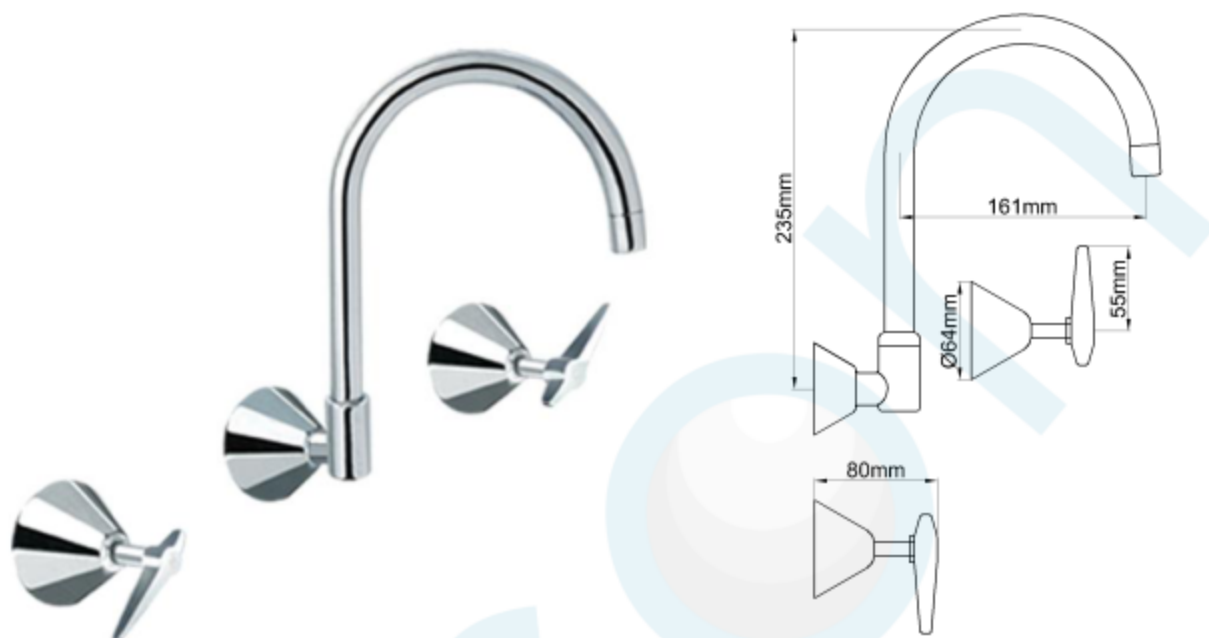

HENTY LEVER WALL SINK SET WITH 3/4 TURN CERAMIC DISC CP WELS 4 STAR

CODE: 58476

Brand Name: **elson**

Product Specification & Features

- Maximum Working Temperature: 80 °C
- Maximum Working Pressure: 1300 KPa
- Threads: Complies with AS 1722.2
- Material: DR Brass, Complies with AS 2345
- Suitable for Potable Water, Complies with AS/NZS 4020
- WELS Reg. Number: TM33705, WELS Rating: 4 STAR 7.5 L/Min
- Double O-ring Seal