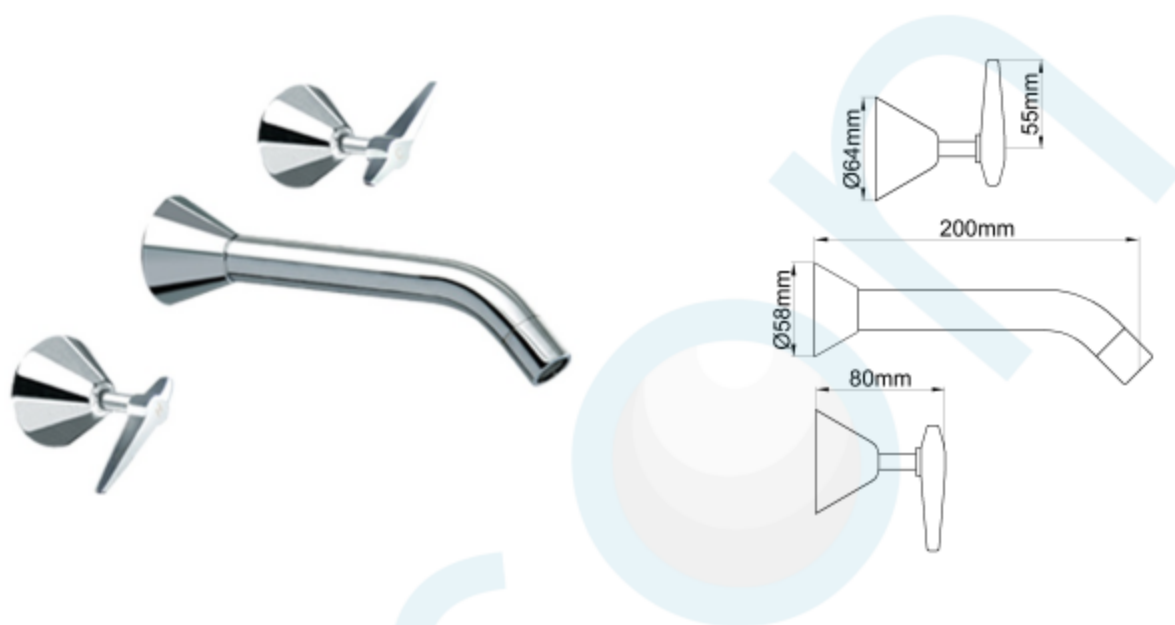

HENTY LEVER WALL SPA SET WITH 3/4 TURN CERAMIC DISC CHROME

CODE: 58496

Brand Name: **elson**

Product Specification & Features

- Maximum Working Temperature: 80°C
- Maximum Working Pressure: 1300 KPa
- Threads: Complies with AS 1722.2
- Material: DR Brass, Complies with AS 2345
- Suitable for Potable Water, Complies with AS/NZS 4020
- Double O-ring Seal