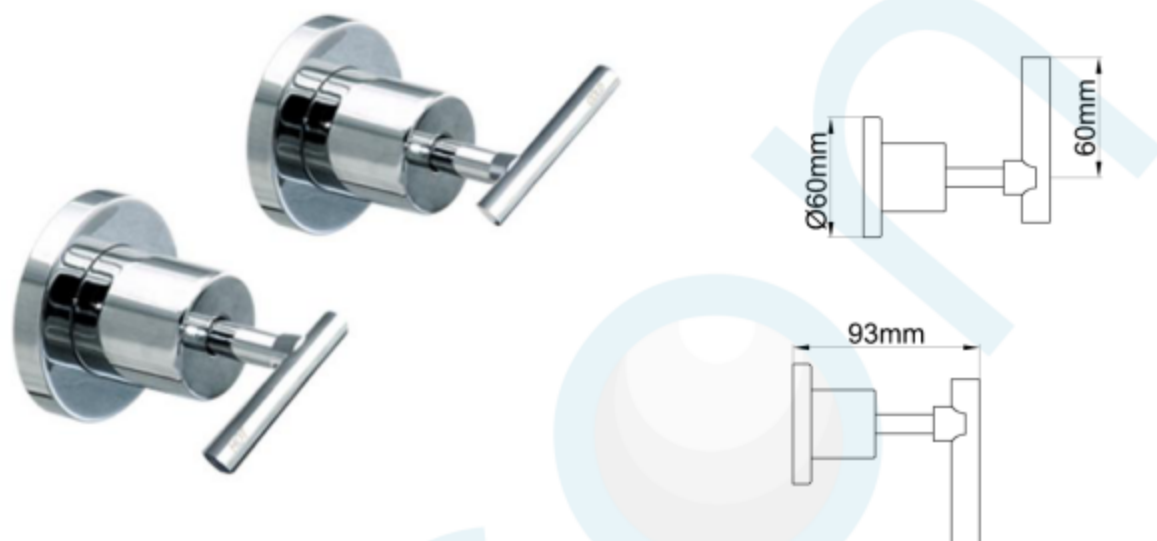

REGATTA LEVER WALL STOPS (PAIR) WITH 3/4 TURN CERAMIC DISC CHROME

CODE: 58646

Brand Name: elson

Product Specification & Features

- Maximum Working Temperature: 80°C
- Maximum Working Pressure: 1300 KPa
- Threads: Complies with AS 1722.2
- Material: DR Brass, Complies with AS 2345
- Suitable for Potable Water, Complies with AS/NZS 4020
- Double O-ring Seal