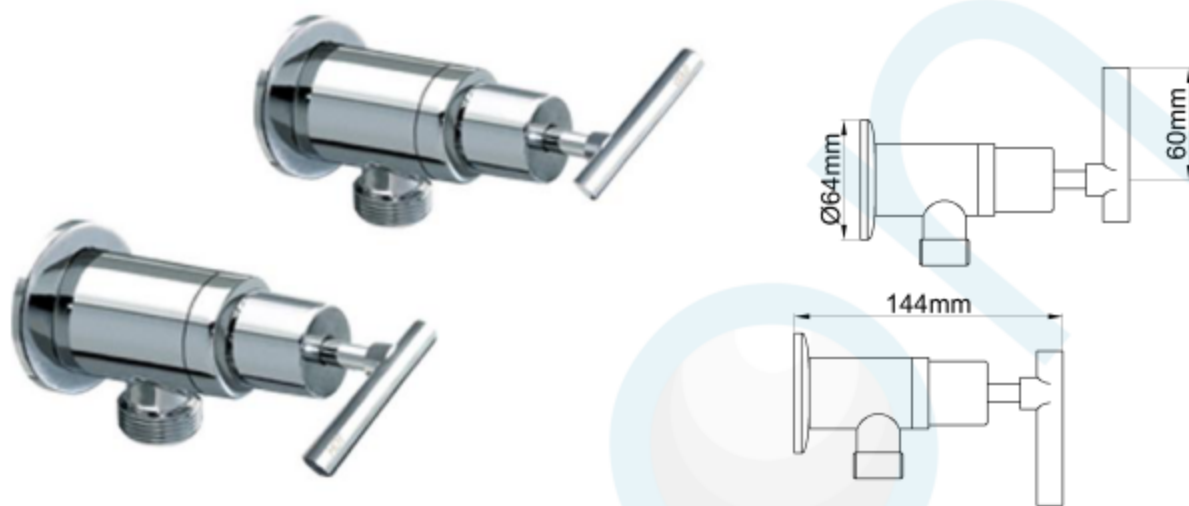

REGATTA LVR W/M TAPS (PR) 3/4 TURN C/DISC CHROME

CODE: 58656

Brand Name: elson

### Product Specification & Features

- Maximum Working Temperature: 80°C
- Maximum Working Pressure: 1300 KPa
- Threads: Complies with AS 1722.2
- Material: DR Brass, Complies with AS 2345
- Suitable for Potable Water, Complies with AS/NZS 4020
- Double O-ring Seal