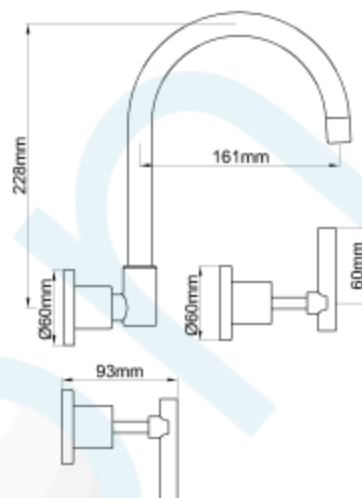

REGATTA LEVER WALL SINK SET WITH 3/4 TURN CERAMIC DISC CP WELS 4 STAR

CODE: 58676

Brand Name: **elson**

### Product Specification & Features

- Maximum Working Temperature: 80°C
- Maximum Working Pressure: 1300 KPa
- Threads: Complies with AS 1722.2
- Material: DR Brass, Complies with AS 2345
- Suitable for Potable Water, Complies with AS/NZS 4020
- WELS Reg. Number: TM33707, WELS Rating: 4 STAR 7.5 L/Min
- Double O-ring Seal