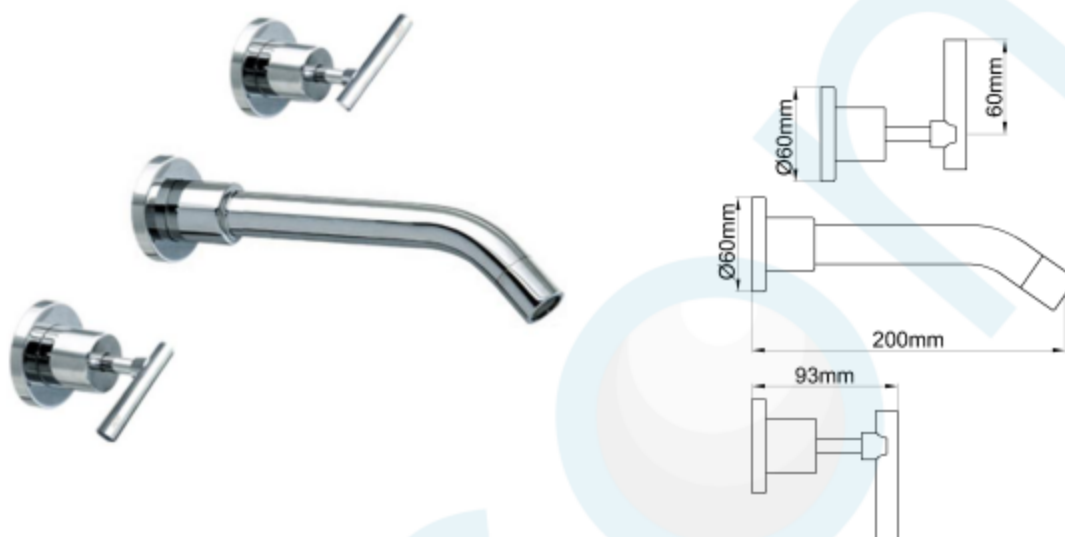

REGATTA LEVER WALL SPA SET WITH 3/4 TURN CERAMIC DISC CHROME

CODE: 58696

Brand Name: **elson**

Product Specification & Features

- Maximum Working Temperature: 80 °C
- Maximum Working Pressure: 1300 KPa
- Threads: Complies with AS 1722.2
- Material: DR Brass, Complies with AS 2345
- Suitable for Potable Water, Complies with AS/NZS 4020
- Double O-ring Seal