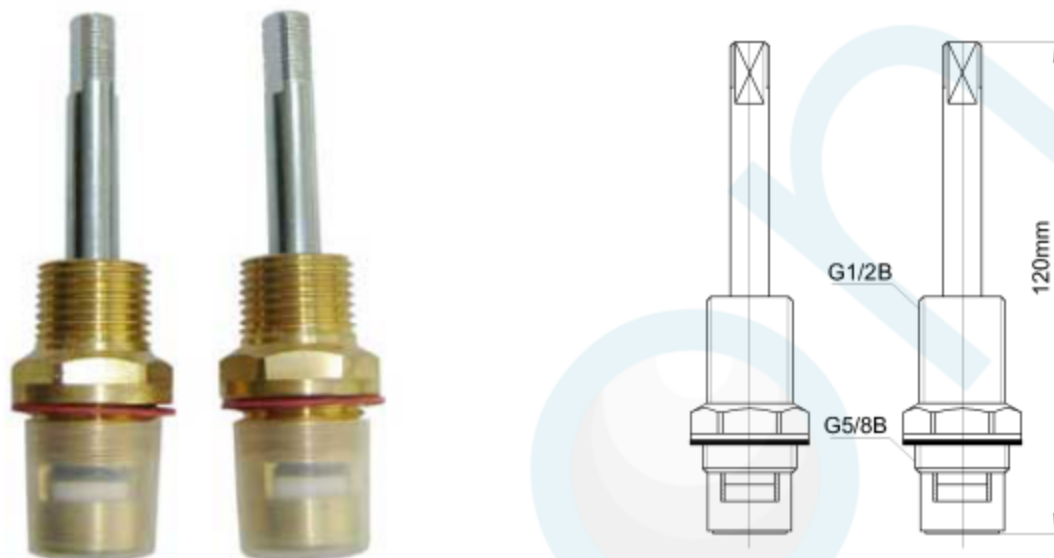

RECESS SBA C/DISC 3/4 TURN (PAIR) CHROME CONTRA NORMAL COMBINATION

CODE:59037

Brand Name: **elson**

### **Product Specification & Features**

- Maximum Working Temperature: 80 °C
- Maximum Working Pressure: 1300 KPa
- Threads: Complies with AS 1722.2
- Material: DR Brass, Complies with AS 2345
- Suitable for Potable Water, Complies with AS/NZS 4020
- Double O-ring Seal