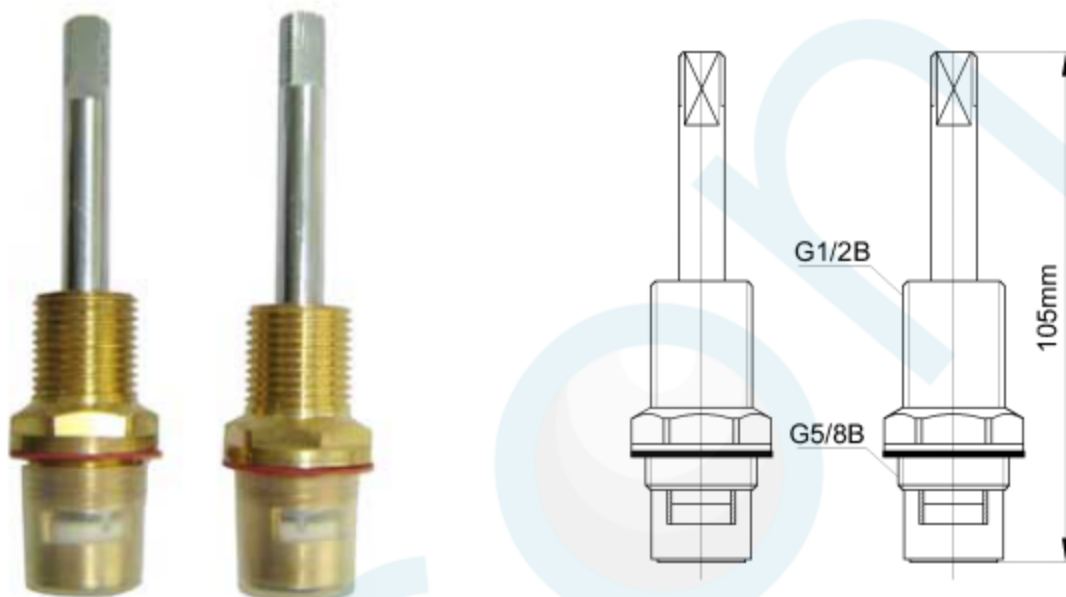

BASIN/SINK/PILLAR/BIB SBA C/DISC 3/4TURN (PAIR) CP CONTRA NORMAL COMBINATION

CODE:59039

Brand Name: **elson**

Product Specification & Features

- Maximum Working Temperature: 80 °C
- Maximum Working Pressure: 1300 KPa
- Threads: Complies with AS 1722.2
- Material: DR Brass, Complies with AS 2345
- Suitable for Potable Water, Complies with AS/NZS 4020
- Double O-ring Seal