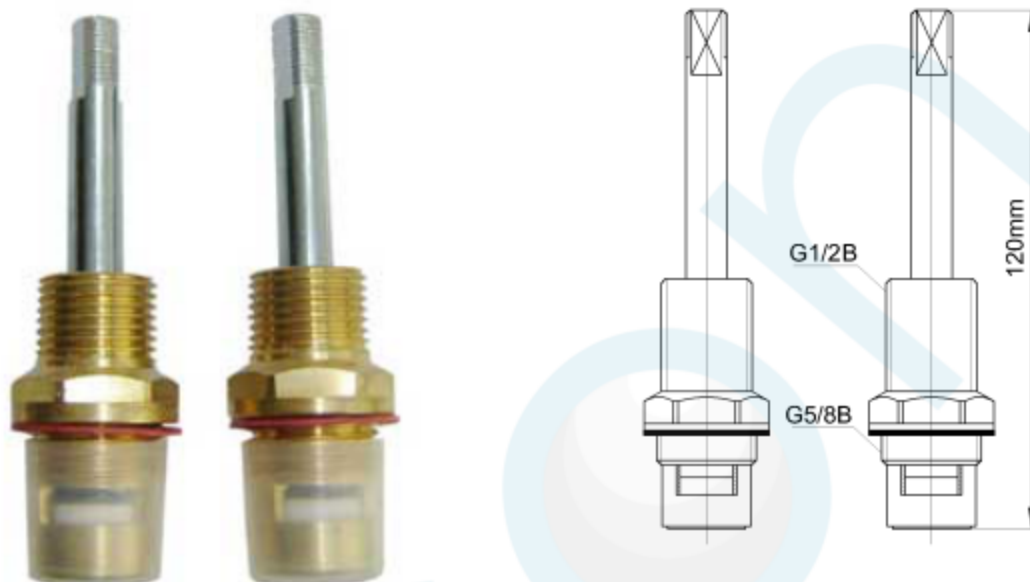

RECESS SBA C/DISC 3/4 TURN (PAIR) CHROME NORMAL COMBINATION

CODE:59047

Brand Name: **elson**

Product Specification & Features

- Maximum Working Temperature: 80°C
- Maximum Working Pressure: 1300 KPa
- Threads: Complies with AS 1722.2
- Material: DR Brass, Complies with AS 2345
- Suitable for Potable Water, Complies with AS/NZS 4020
- Double O-ring Seal