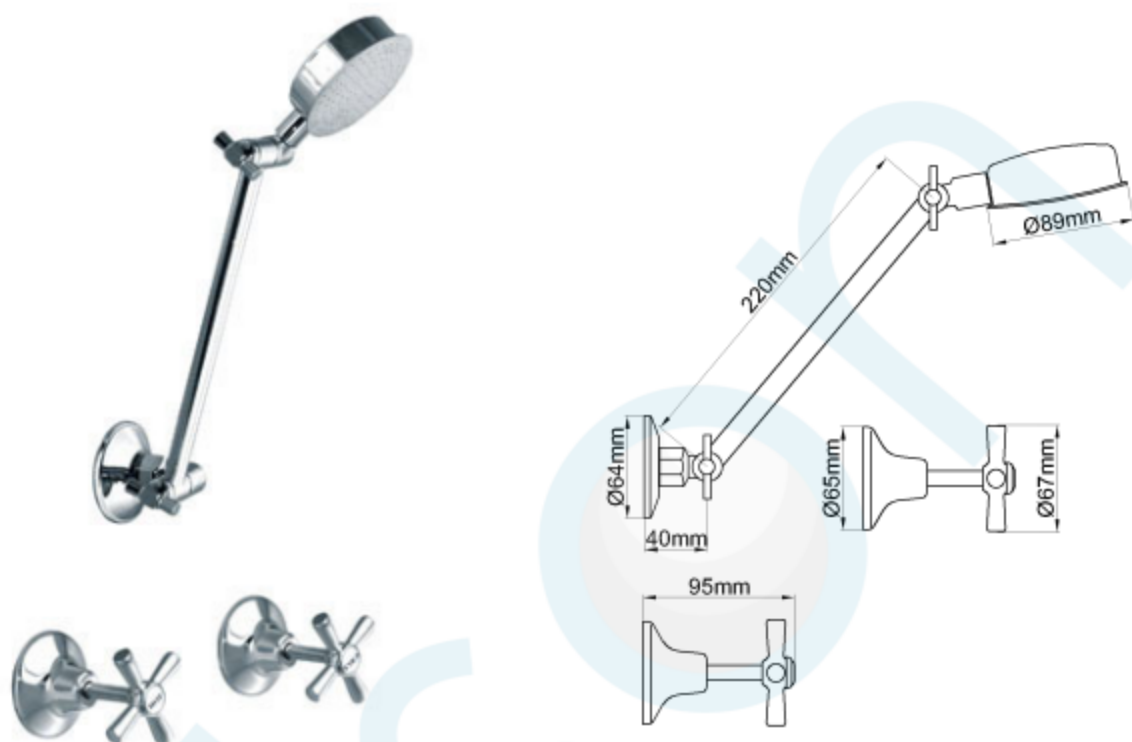

**EASY CLEAN SHOWER SET CHROME WELS 3 STAR**

CODE:59260

Brand Name: **elson**

**Product Specification & Features**

- Maximum Working Temperature: 80 °C
- Maximum Working Pressure: 1300 KPa
- Threads: Complies with AS 1722.2
- Material: DR Brass, Complies with AS 2345
- Suitable for Potable Water, Complies with AS/NZS 4020
- WELS Reg. Number: SM13550, WELS Rating: 3 STAR 9 L/Min
- Double O-ring Seal