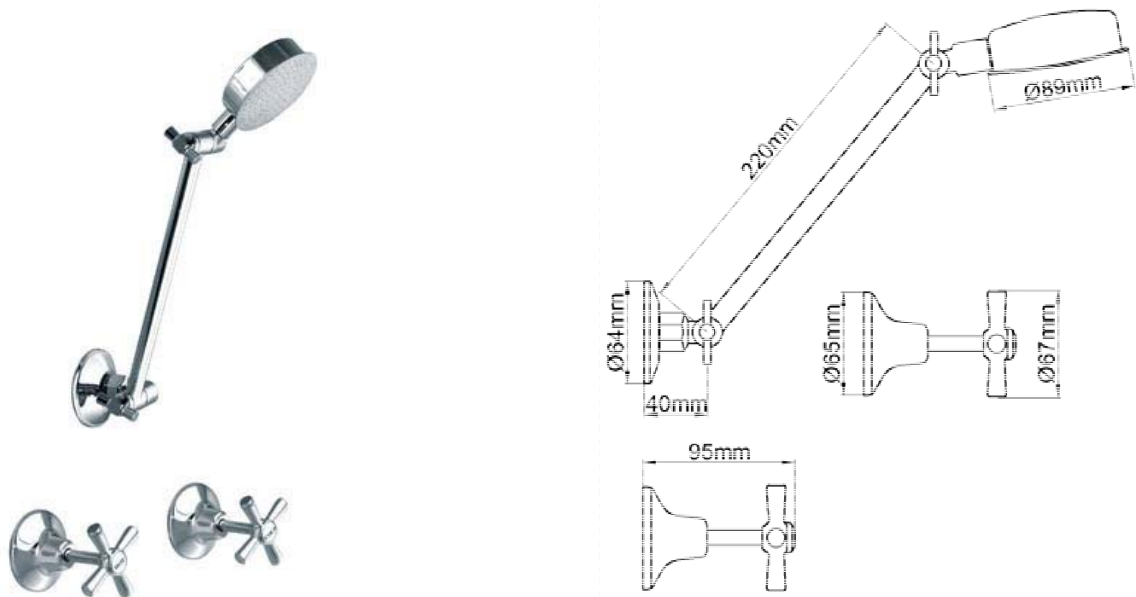

PRODUCT DATA SHEET

TRENT SHOWER SET CHROME WELS 3 STAR

Product Code:59262

Features & Approval

- Maximum Working Temperature: 80°C
- Maximum Working Pressure: 1300 KPa
- Threads: Complies with AS 1722.2
- Material: DR Brass, Complies with AS 2345
- Suitable for Potable Water, Complies with AS/NZS 4020
- WELS Reg. Number: SM13550, WELS Rating: 3 STAR 9 L/Min
- Double O-ring Seal