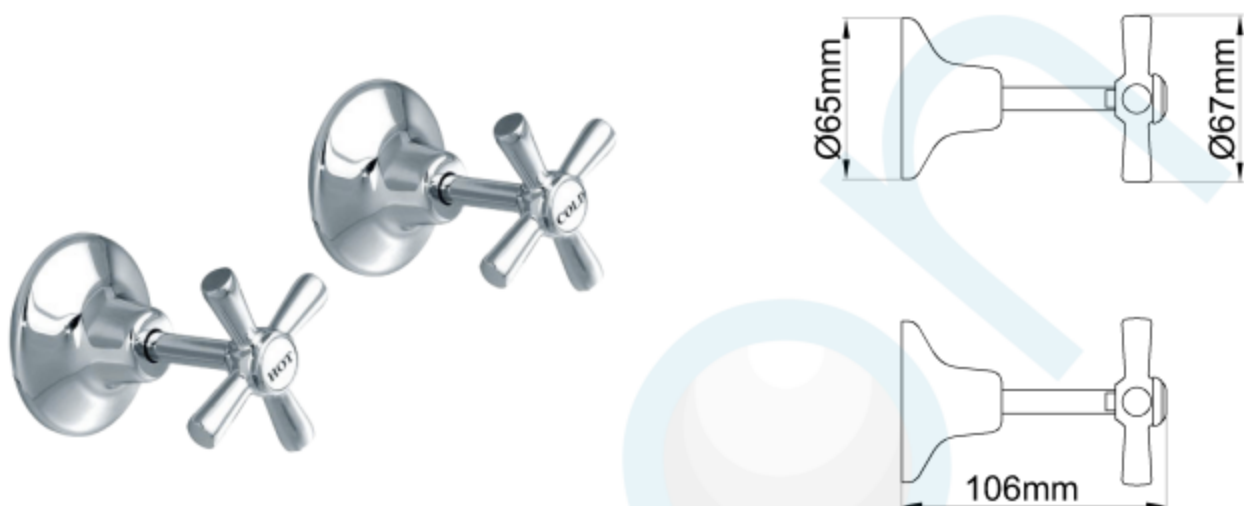

TRENT WALL STOPS (PAIR) CHROME

CODE:59462

Brand Name: **elson**

Product Specification & Features

- Maximum Working Temperature: 80°C
- Maximum Working Pressure: 1300 KPa
- Threads: Complies with AS 1722.2
- Material: DR Brass, Complies with AS 2345
- Suitable for Potable Water, Complies with AS/NZS 4020
- Double O-ring Seal